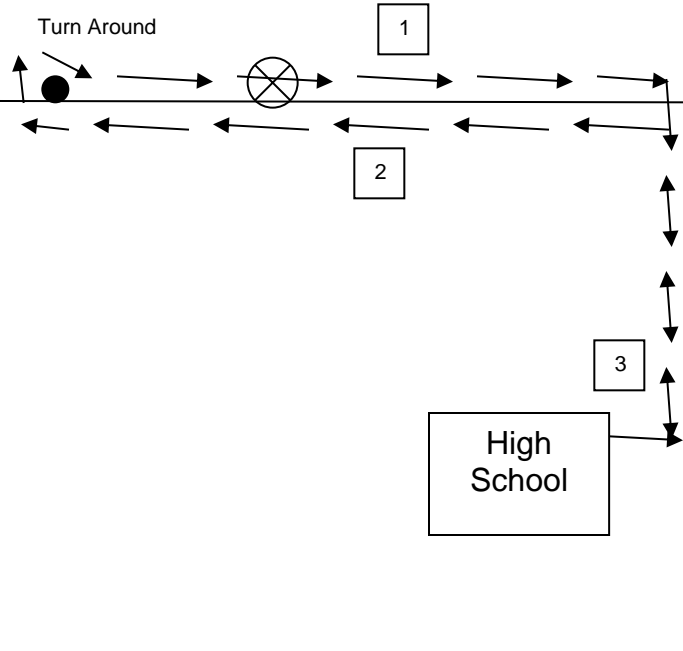

RIDGE RUN 5K MAP

19 Mile Rd

Fruit Ridge

Peach Ridge

18 Mile Rd

1 Mile Markers

X Water Station

→ → Course route

On Peach Ridge, please stay on the west side of the road, both on the way out and back. Otherwise, face oncoming traffic.