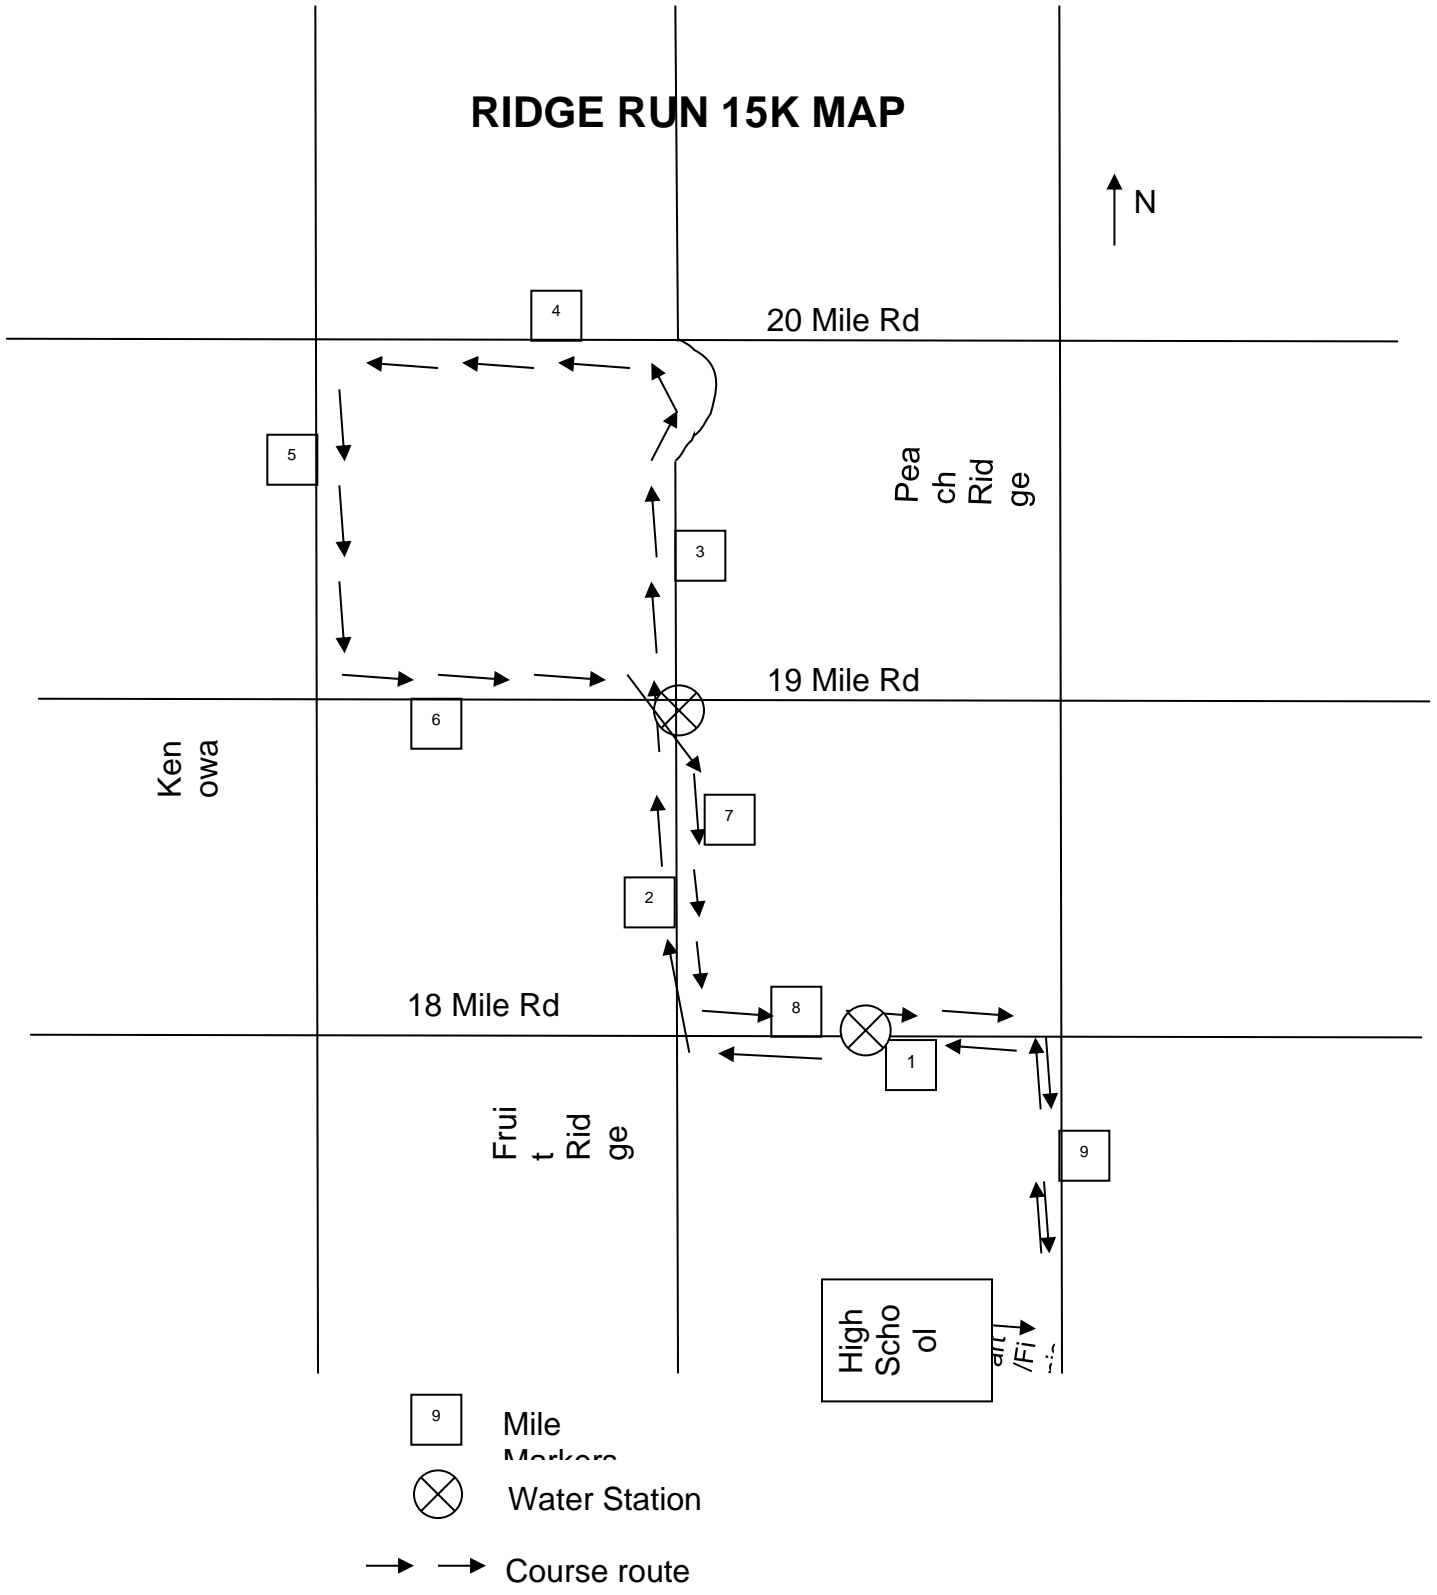

RIDGE RUN 15K MAP

- 9 Mile Marker
- X Water Station
- Course route

On Peach Ridge, stay on the west side of the road both at the start and finish. Otherwise, please face oncoming traffic.